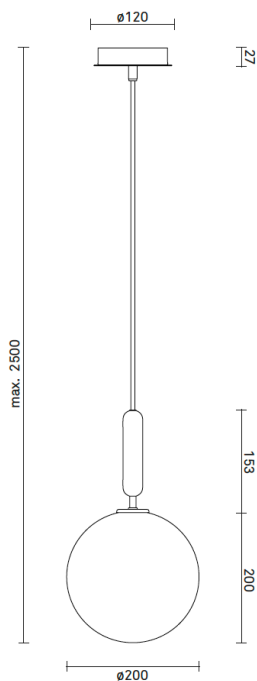

Miira collection:

The Miira collection include the following products:

- **Miira 1:** Rock Grey/Brass - Opal White/Optic clear
- **Miira 3:** Rock Grey/Brass - Opal White/Optic clear
- **Miira 1 Large:** Rock Grey/Brass - Opal White/Optic Clear
- **Miira 3 Large:** Rock Grey/Brass - Opal White/Optic Clear
- **Miira 4:** Rock Grey/Brass - Opal White/Optic Clear
- **Miira 6:** Rock Grey - Opal White
- **Miira 6 Large:** Rock Grey/Brass, Opal White/Optic Clear
- **Miira 6 Circular:** Dark Bronze - Opal White/Optic Clear
- **Miira 8 Circular:** Dark Bronze - Opal White/Optic Clear
- **Miira 13:** Rock Grey - Opal/Optic Clear
- **Miira 13 Large:** Rock Grey/Brass, Opal White/Optic Clear
- **Miira Wall:** Rock Grey - Opal White/Optic Clear
- **Miira Table:** Rock Grey - Opal White/Optic Clear